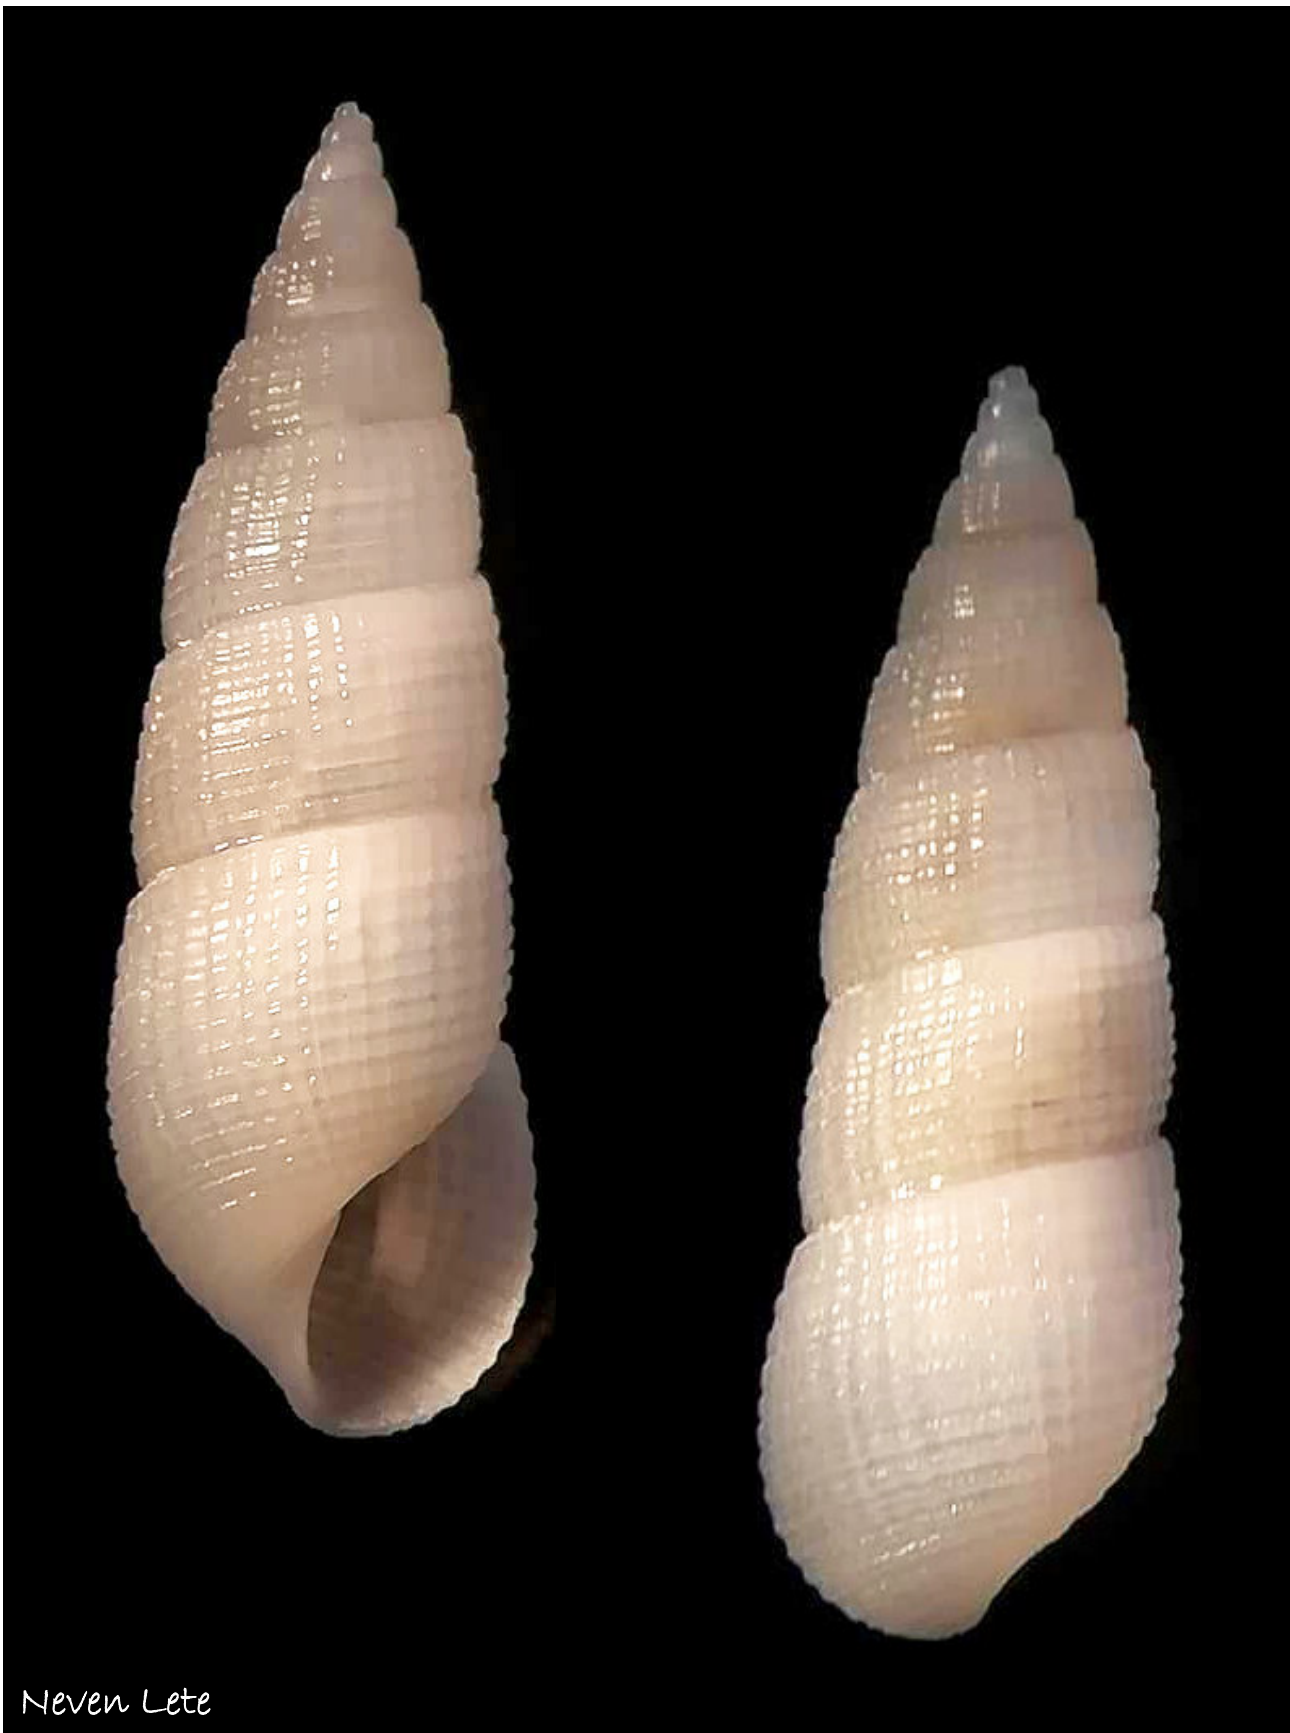

This first edition will surely be subject to revisions that will aris, in the context of the project , based on collaborations with the other participating countries .

Neven Lete

Clathrella clathrata (Philippi, 1844)

Neven Lete

Euparthenia bulinea (Lowe, 1841)

Neven Lete

Euparthenia humboldti (Risso, 1826)

Rino Stanić

Kongsrudia stefanisi (Jeffreys, 1869)

pagina 6

Neven Lete

Pyrgiscus jeffreysii (Jeffreys, 1848)

Ennio Squizzato

Pyrgiscus rufus (Philippi, 1836)

pagina 8

Ennio Squizzato

Pyrgolidium internodulum (Wood S., 1848)

pagina 9

Ennio Squizzato

Pyrgostylus striatulus (Linnaeus, 1758)

pagina 10

Neven Lete

Spiralinella incerta (Milaschewitsch, 1916)

Olivier caro

Spiralinella spiralis (Montagu, 1803)

Edoardo Perna

Syrnola fasciata Jickeli, 1882