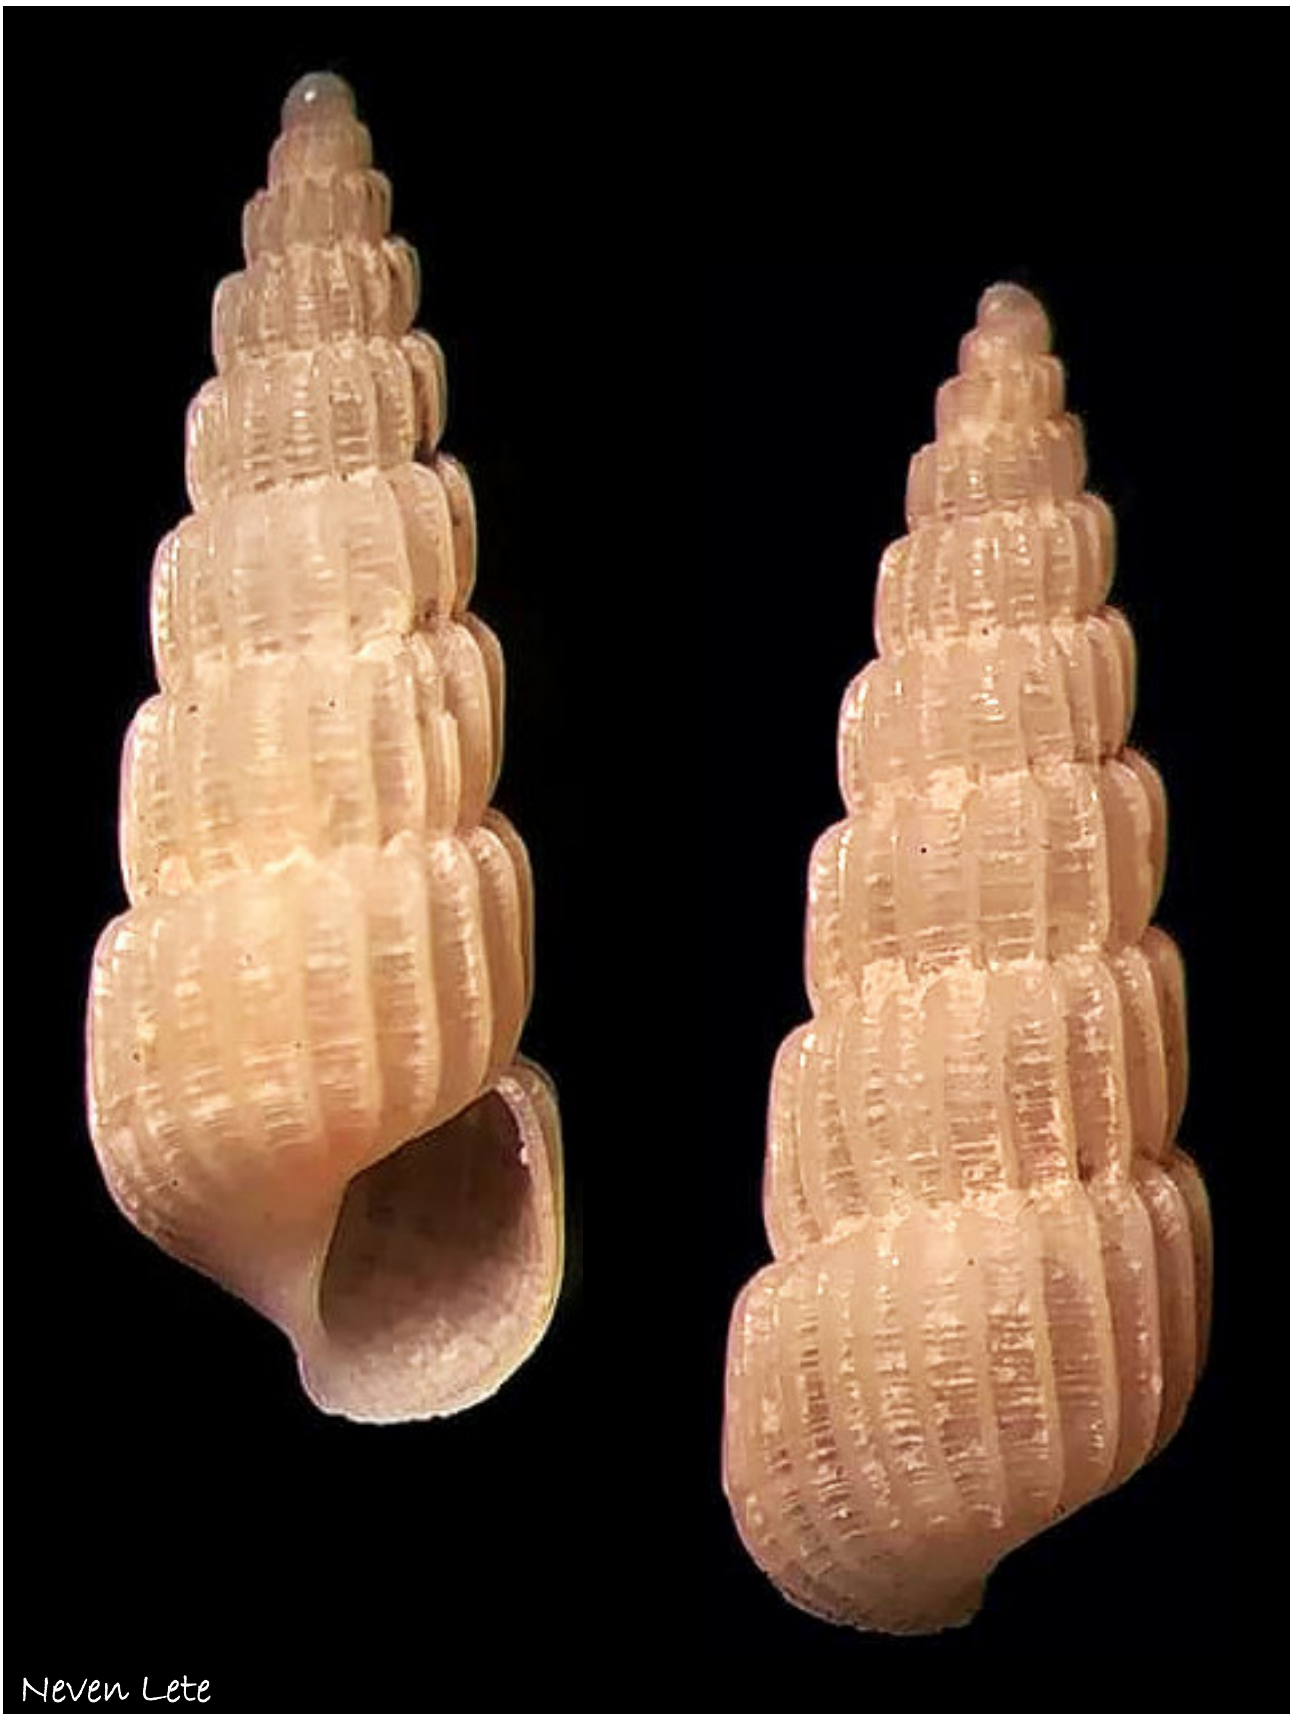

This first edition will surely be subject to revisions that will aris, in the context of the project , based on collaborations with the other participating countries .

Neven Lete

Clathrella clathrata (Philippi, 1844)

Neven Lete

Euparthenia bulinea (Lowe, 1841)

Neven Lete

Euparthenia humboldti (Risso, 1826)

Rino Stanić

Kongsrudia stefanisi (Jeffreys, 1869)

pagina 6

Neven Lete

Pyrgiscus jeffreysii (Jeffreys, 1848)

Ennio Squizzato

Pyrgiscus rufus (Philippi, 1836)

pagina 8

Ennio Squizzato

Pyrgolidium internodulum (Wood S., 1848)

pagina 9

Ennio Squizzato

Pyrgostylus striatulus (Linnaeus, 1758)

pagina 10

Neven Lete

Spiralinella incerta (Milaschewitsch, 1916)

Olivier caro

Spiralinella spiralis (Montagu, 1803)

Edoardo Perna

Syrnola fasciata Jickeli, 1882