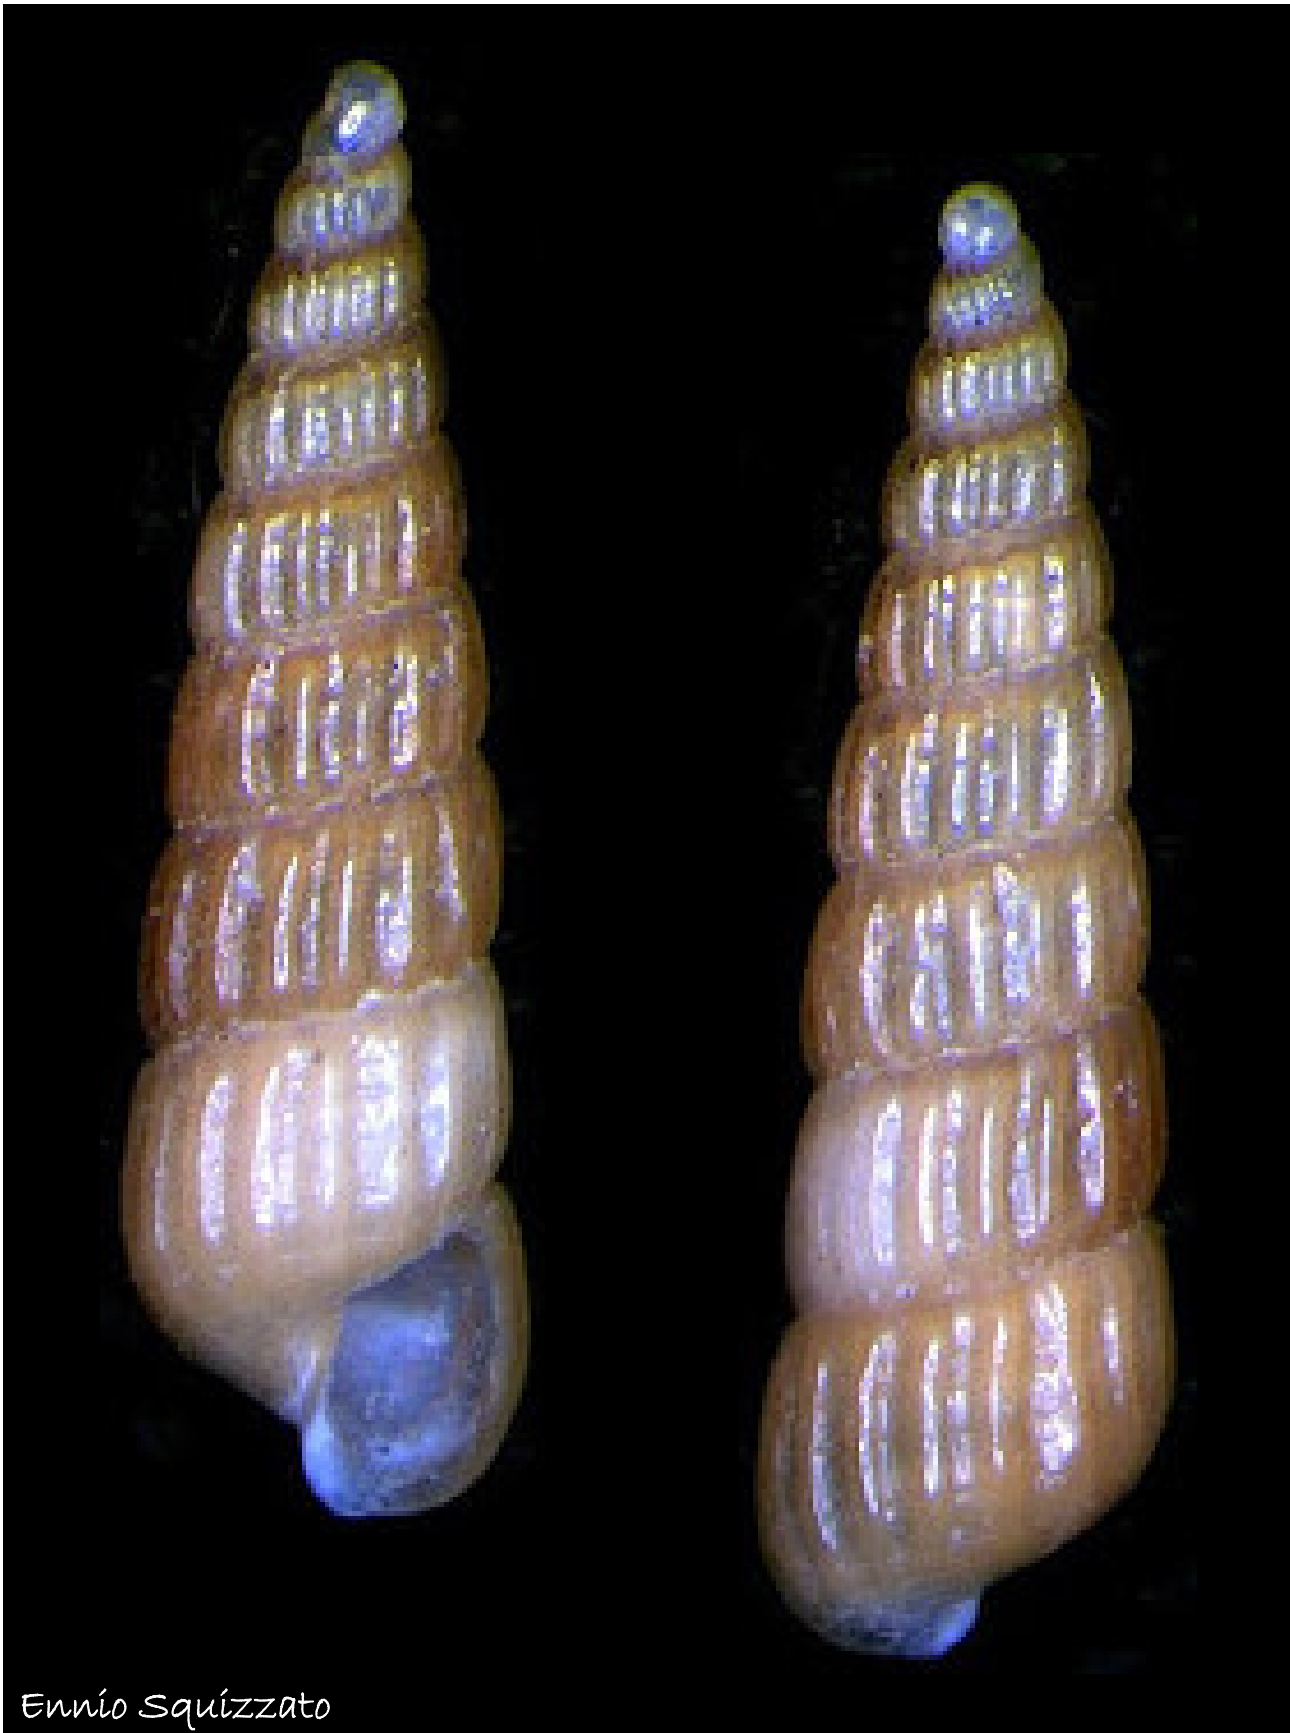

This first edition will surely be subject to revisions that will aris, in the context of the project , based on collaborations with the other participating countries .

Neven Lete

Clathrella clathrata (Philippi, 1844)

Neven Lete

Euparthenia bulinea (Lowe, 1841)

Neven Lete

Euparthenia humboldti (Risso, 1826)

Rino Stanić

Kongsrudia stefanisi (Jeffreys, 1869)

pagina 6

Neven Lete

Pyrgiscus jeffreysii (Jeffreys, 1848)

Ennio Squizzato

Pyrgiscus rufus (Philippi, 1836)

pagina 8

Ennio Squizzato

Pyrgolidium internodulum (Wood S., 1848)

pagina 9

Ennio Squizzato

Pyrgostylus striatulus (Linnaeus, 1758)

pagina 10

Neven Lete

Spiralinella incerta (Milaschewitsch, 1916)

Olivier caro

Spiralinella spiralis (Montagu, 1803)

Edoardo Perna

Syrnola fasciata Jickeli, 1882